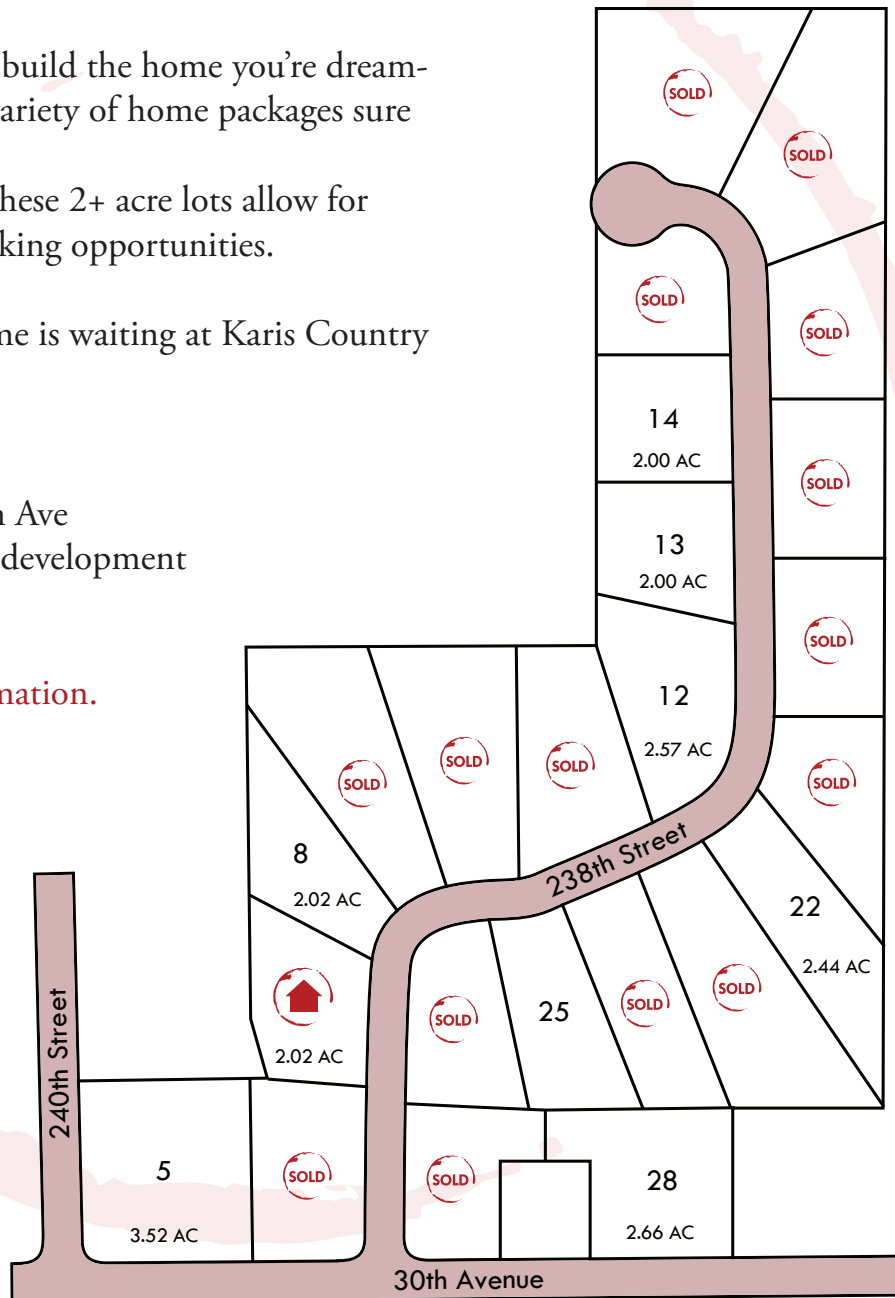

Karis Country Corner - East Farmington, WI

Home Packages from the $300's

With lots starting at $40,000, build the home you're dreaming of today. We have a wide variety of home packages sure to meet your family's needs.

Perfect for the outdoor lover, these 2+ acre lots allow for plenty of yard activities and hiking opportunities.

The right lot for your new home is waiting at Karis Country Corner.

Directions:

From Hwy 35 go East on 30th Ave
Turn left on 238th Street into development

Contact an Oeving Homes
Representative for more information.

715-243-0001 Ext. 1
info@oevinghomes.com

OEVERING HOMES

ESTABLISHED 2002

Current as of: 07-01-22