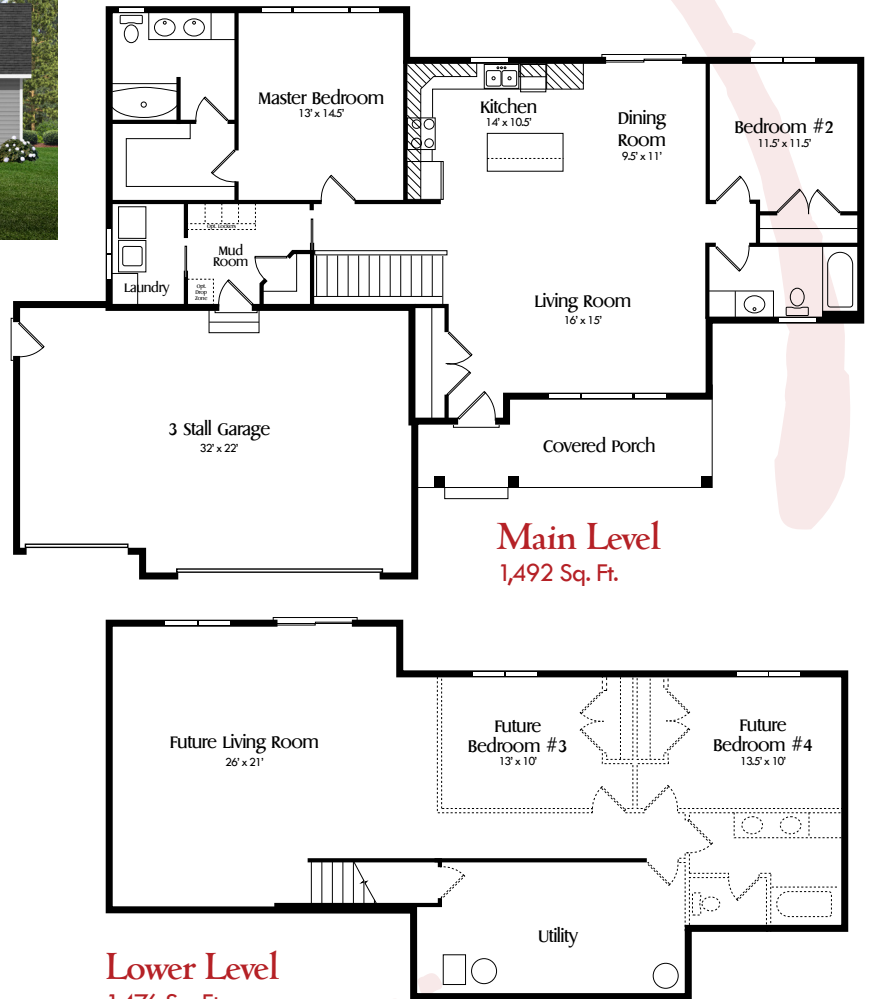

The Ramada

Inspiration Series

Looking to downsize, but still have ample space? This plan is for you. With its open concept, vaulted ceilings, and large master bedroom, you will fall in love with this home.

The master bedroom offers plenty of natural light with large windows, a large walk in closet, and a private full bathroom. The second bedroom has its own full bath with storage and the mudroom includes laundry as well. Best of all is the large front porch making a statement in the front of this home.

Complete your home with a finished basement or add a deck for that unique touch.

Contact an Oeving Homes Representative for more information.

Shari Hensley 612-812-1639

Oranzo Oeving 715-760-0001

Emily Blaser 715-781-3762

Elevations and floorplans are artist's concepts only and are subject to change without prior notice. All homes are subject to local codes. Square footages are approximate and may vary. Please consult your Oeving Homes Representative for details.

03/20/21