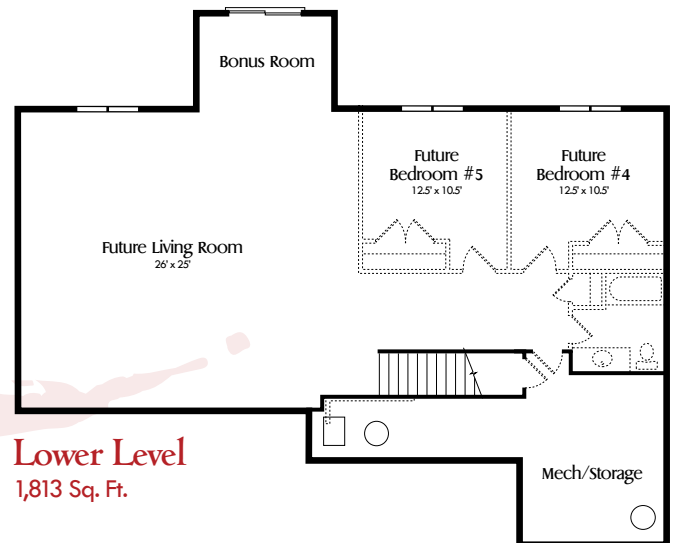

OEVERING HOMES

ESTABLISHED 2002

Elevations and floorplans are artist's concepts only and are subject to change without prior notice. All homes are subject to local codes. Square footages are approximate and may vary. Please consult your Oeving Homes Representative for details.

03/20/21