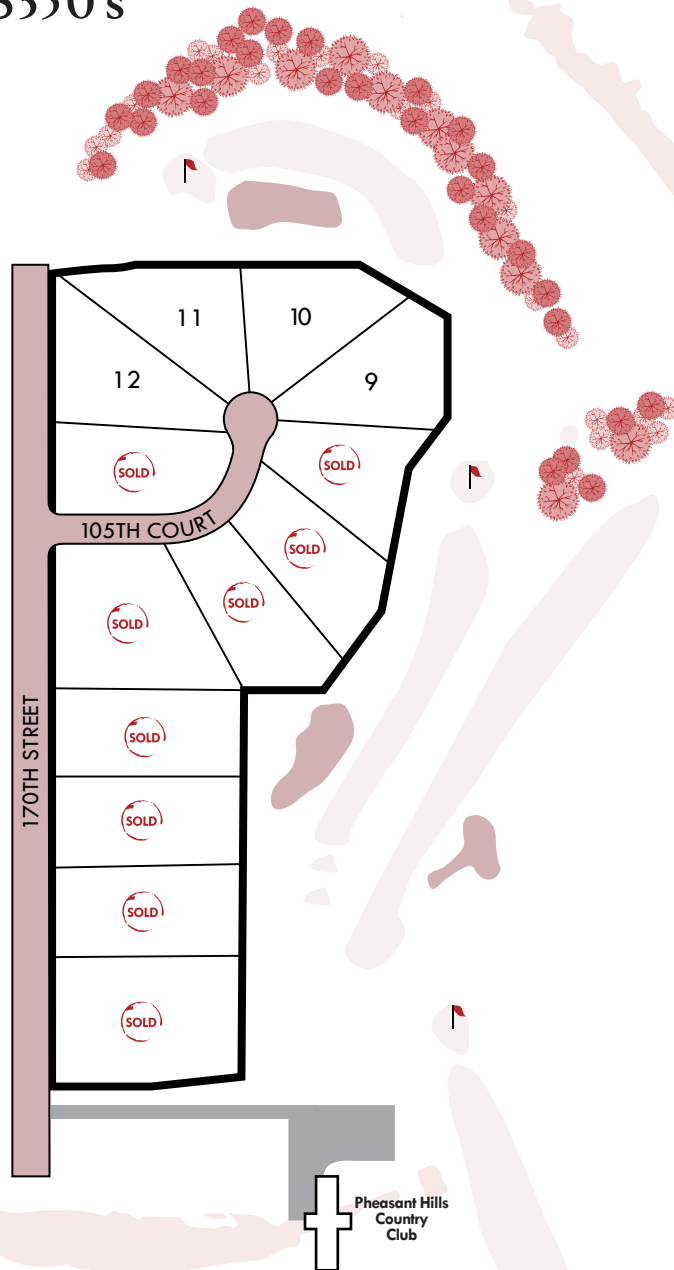

Pheasant Ridge West - Hammond, WI

Home Packages from the \$350's

This prime location is just north of the Pheasant Hills Golf Course Club House.

Pheasant Ridge West homeowner's have the opportunity to walk outside their homes and be right on the golf course!

Home sites range from 1.7-3.1 acres giving you plenty of space and exceptional views of the green.

Contact an Oeving Homes Representative for more information.

715-243-0001 Ext. 1
info@oevinghomes.com

Directions

From Hwy 12 go North on 170th Street 1.2 miles. Turn right on 105th Court.

OEVERING HOMES

ESTABLISHED 2002

Current as of: 01.31.22