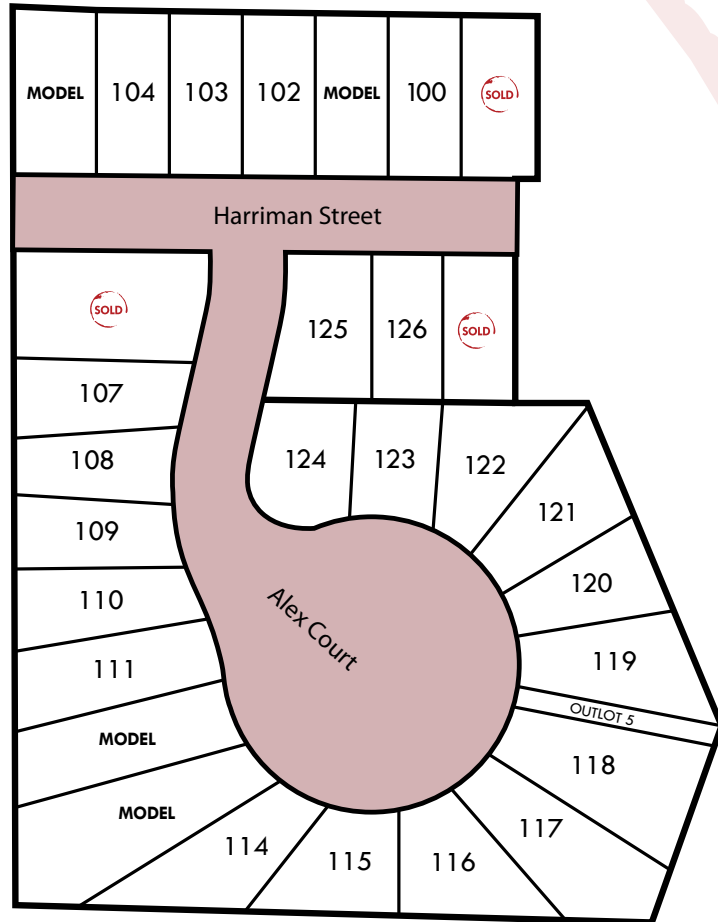

Whispering Pines North III - Somerset, WI

Home Packages from the $290's

Now is the time to get an exceptional new home in the beautiful 3rd Addition of Whispering Pines. You will have an opportunity to build your family's beautiful new home in this gorgeous spot.

With its green areas and trails, this neighborhood is surrounded by mature trees, and is just steps from the Apple River.

Conveniently located just north of downtown Somerset and all it has to offer.

Contact an Oeving Homes Representative for more information.

Shari Hensley
612-812-1639
Shari@oevinghomes.com
Oranzo Oeving
715-760-0001
Ojo@oevinghomes.com

Directions

From Hwy 64, go North on 35 (Church Hill Rd) and turn left on Harriman Street. Head West to Whispering Pines North.