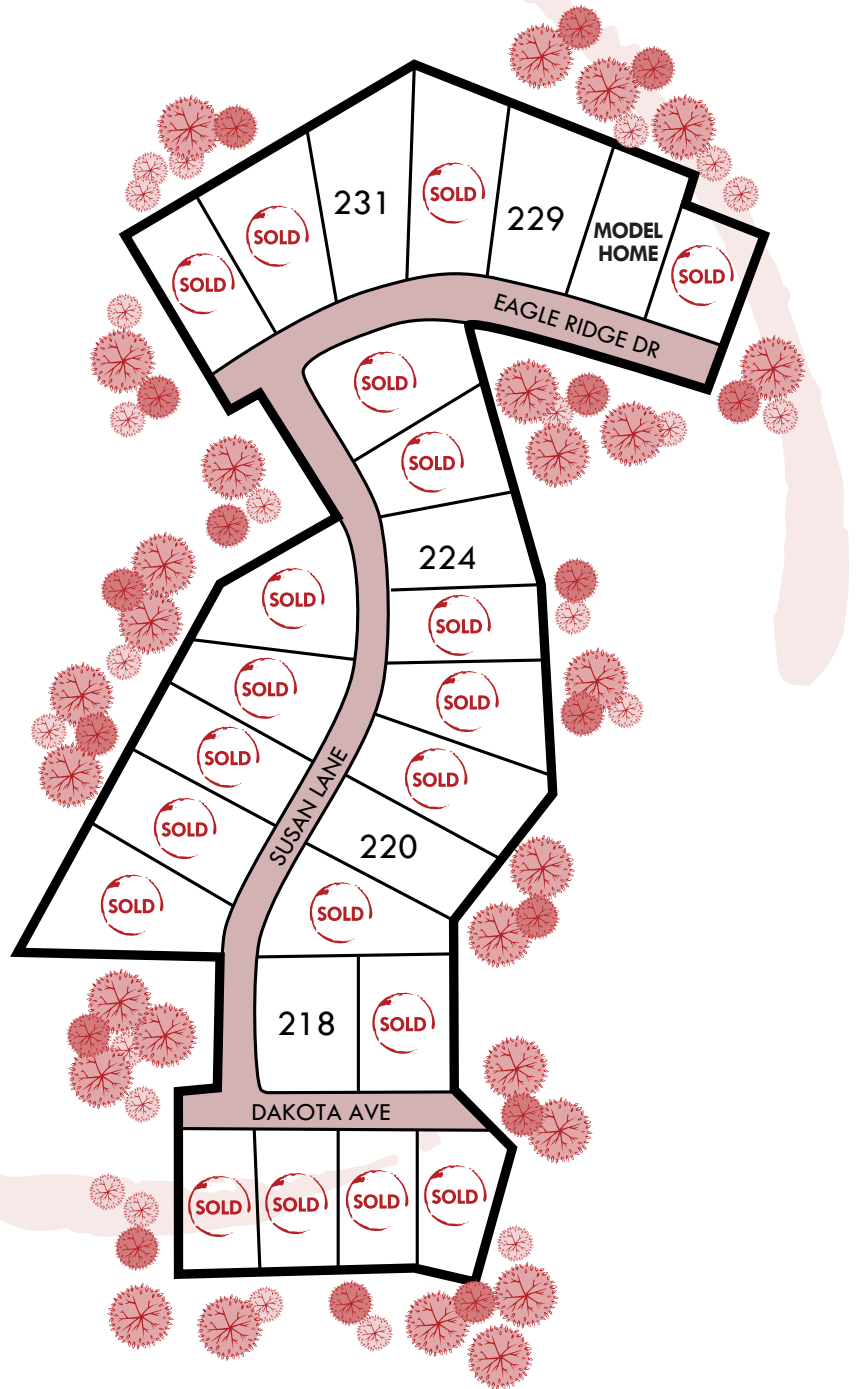

# Rolling Meadows - Roberts, WI

## Home Packages from the \$270's

Rolling Meadows is a fine subdivision located in Roberts, WI. Just minutes from Hudson, and close to I-94, this is a great spot for those commuting for work. This is a close-knit development with plenty of walking trails.

### Directions

I-94 East, take Exit #10 for 65 North, head East on US 12 at the roundabout, North onto Briarwood Blvd. to enter Rolling Meadows.