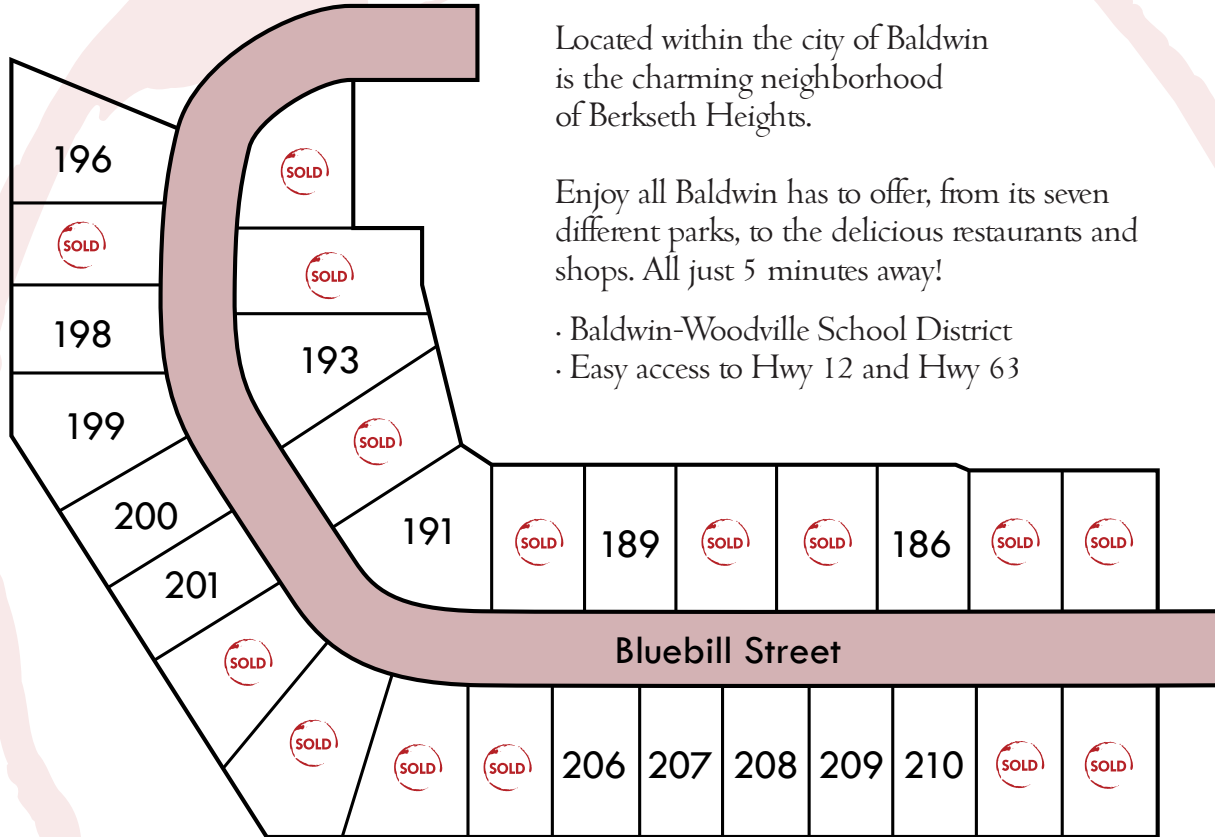

Berkseth Heights - Baldwin, WI

Home packages from the low \$200's

Located within the city of Baldwin is the charming neighborhood of Berkseth Heights.

Enjoy all Baldwin has to offer, from its seven different parks, to the delicious restaurants and shops. All just 5 minutes away!

- Baldwin-Woodville School District
- Easy access to Hwy 12 and Hwy 63

Directions

Take Hwy. 12 East of Downtown Baldwin, go South on 220th Street to Bluebill Street turn right to community.

Contact an Oeving Homes Representative for more information.