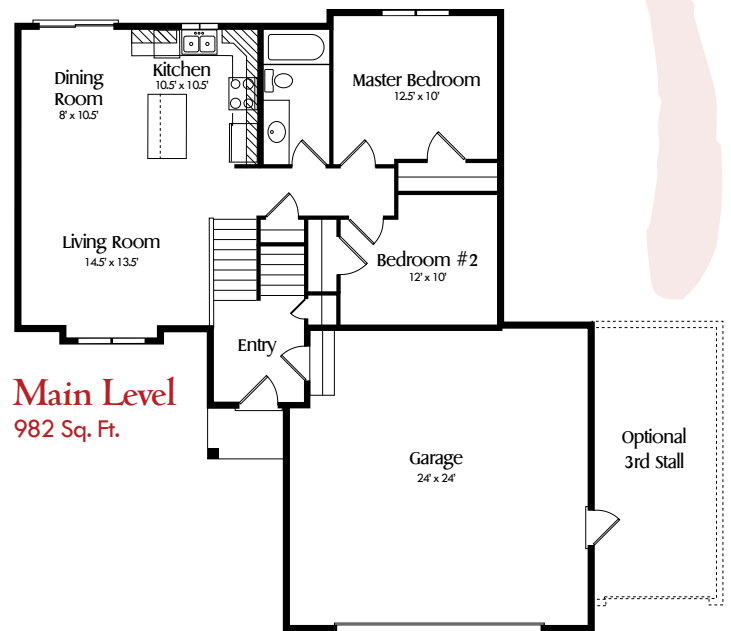

The Sienna A

Inspiration Series

Sienna 3-Car

This gorgeous split level adds a bit of luxury to your home with a beautiful window to lighten up the entry, a walk-in master closet, and vaulted ceilings. This 2 bed, 1 bath home includes your choice of quality furnishings such as granite, beautiful flooring options, a variety of cabinetry colors, and various exterior selections.

Add a 3rd stall garage or finish the basement for another bedroom, a bathroom, and a second living room.

Contact an Oeving Homes Representative for more information.
 Shari Hensley 612-812-1639
 Oranzo Oeving 715-760-0001
 Emily Blaser 715-781-3762