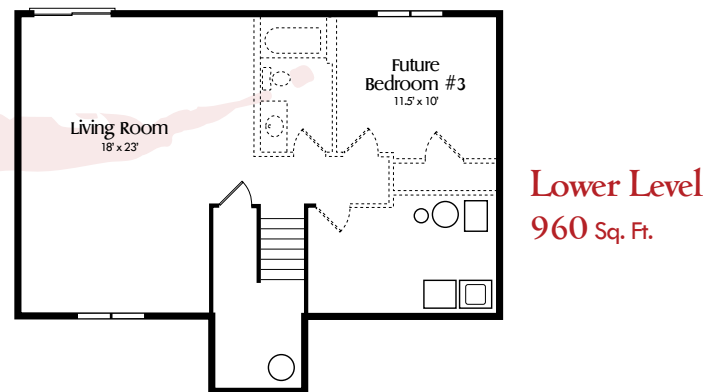

OEVERING HOMES

ESTABLISHED 2002

Elevations and floorplans are artist's concepts only and are subject to change without prior notice. All homes are subject to local codes. Square footages are approximate and may vary. Please consult your Oeving Homes Representative for details.
03/20/21