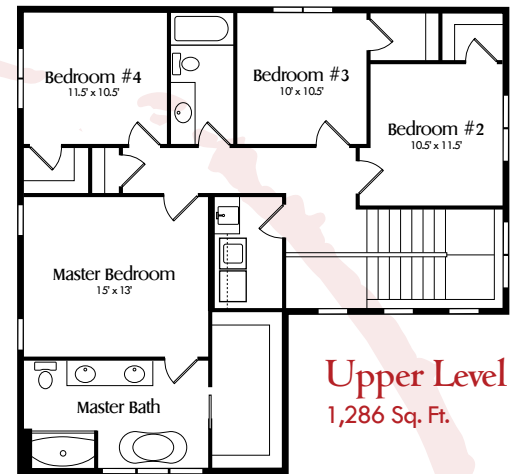

OEVERING HOMES
ESTABLISHED 2002

Elevations and floorplans are artist's concepts only and are subject to change without prior notice. All homes are subject to local codes. Square footages are approximate and may vary. Please consult your Oeving Homes Representative for details.
03/20/21