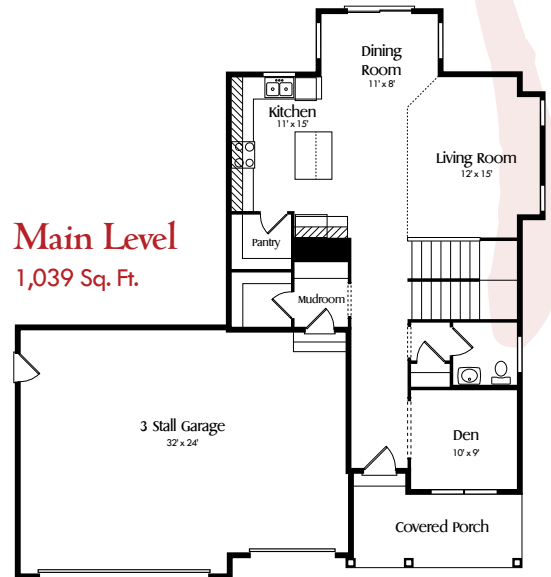

The Adalina

Inspiration Series

A gorgeous 2 story home with an open concept main level, an optional beautiful fireplace, and 3 bedrooms on the upper level.

This plan boasts multiple bonuses including a den, a loft, and laundry on the second level. Enjoy all the storage this home has to offer as well! Make this home yours by selecting flooring, cabinetry, and paint color you love.

Upper Level
1,150 Sq. Ft.

Main Level
1,039 Sq. Ft.

Lower Level
1,007 Sq. Ft.

OEVERING HOMES

ESTABLISHED 2002

Elevations and floorplans are artist's concepts only and are subject to change without prior notice. All homes are subject to local codes. Square footages are approximate and may vary. Please consult your Oeving Homes Representative for details.
03/20/21