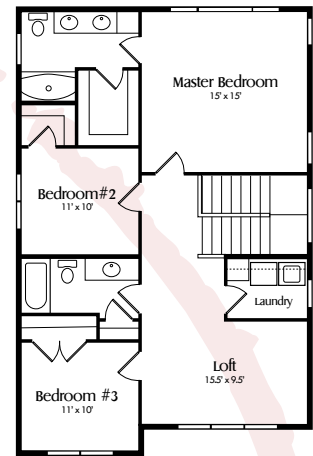

The Adalina

Inspiration Series

A gorgeous 2 story home with an open concept main level, an optional beautiful fireplace, and 3 bedrooms on the upper level.

This plan boasts multiple bonuses including a den, a loft, and laundry on the second level. Enjoy all the storage this home has to offer as well! Make this home yours by selecting flooring, cabinetry, and paint color you love.

Upper Level
1,150 Sq. Ft.

Main Level
1,039 Sq. Ft.

Lower Level
1,007 Sq. Ft.

OEVERING HOMES

ESTABLISHED 2002

Elevations and floorplans are artist's concepts only and are subject to change without prior notice. All homes are subject to local codes. Square footages are approximate and may vary. Please consult your Oeving Homes Representative for details.
03/20/21