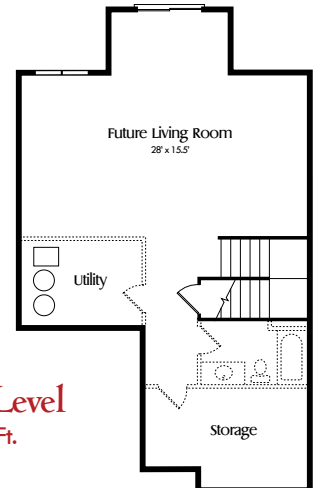

The Adalina

Inspiration Series

A gorgeous 2 story home with an open concept main level, an optional beautiful fireplace, and 3 bedrooms on the upper level.

This plan boasts multiple bonuses including a den, a loft, and laundry on the second level. Enjoy all the storage this home has to offer as well! Make this home yours by selecting flooring, cabinetry, and paint color you love.

Upper Level
1,150 Sq. Ft.

Main Level
1,039 Sq. Ft.

Lower Level
1,007 Sq. Ft.

OEVERING HOMES

ESTABLISHED 2002

Elevations and floorplans are artist's concepts only and are subject to change without prior notice. All homes are subject to local codes. Square footages are approximate and may vary. Please consult your Oeving Homes Representative for details.
03/20/21