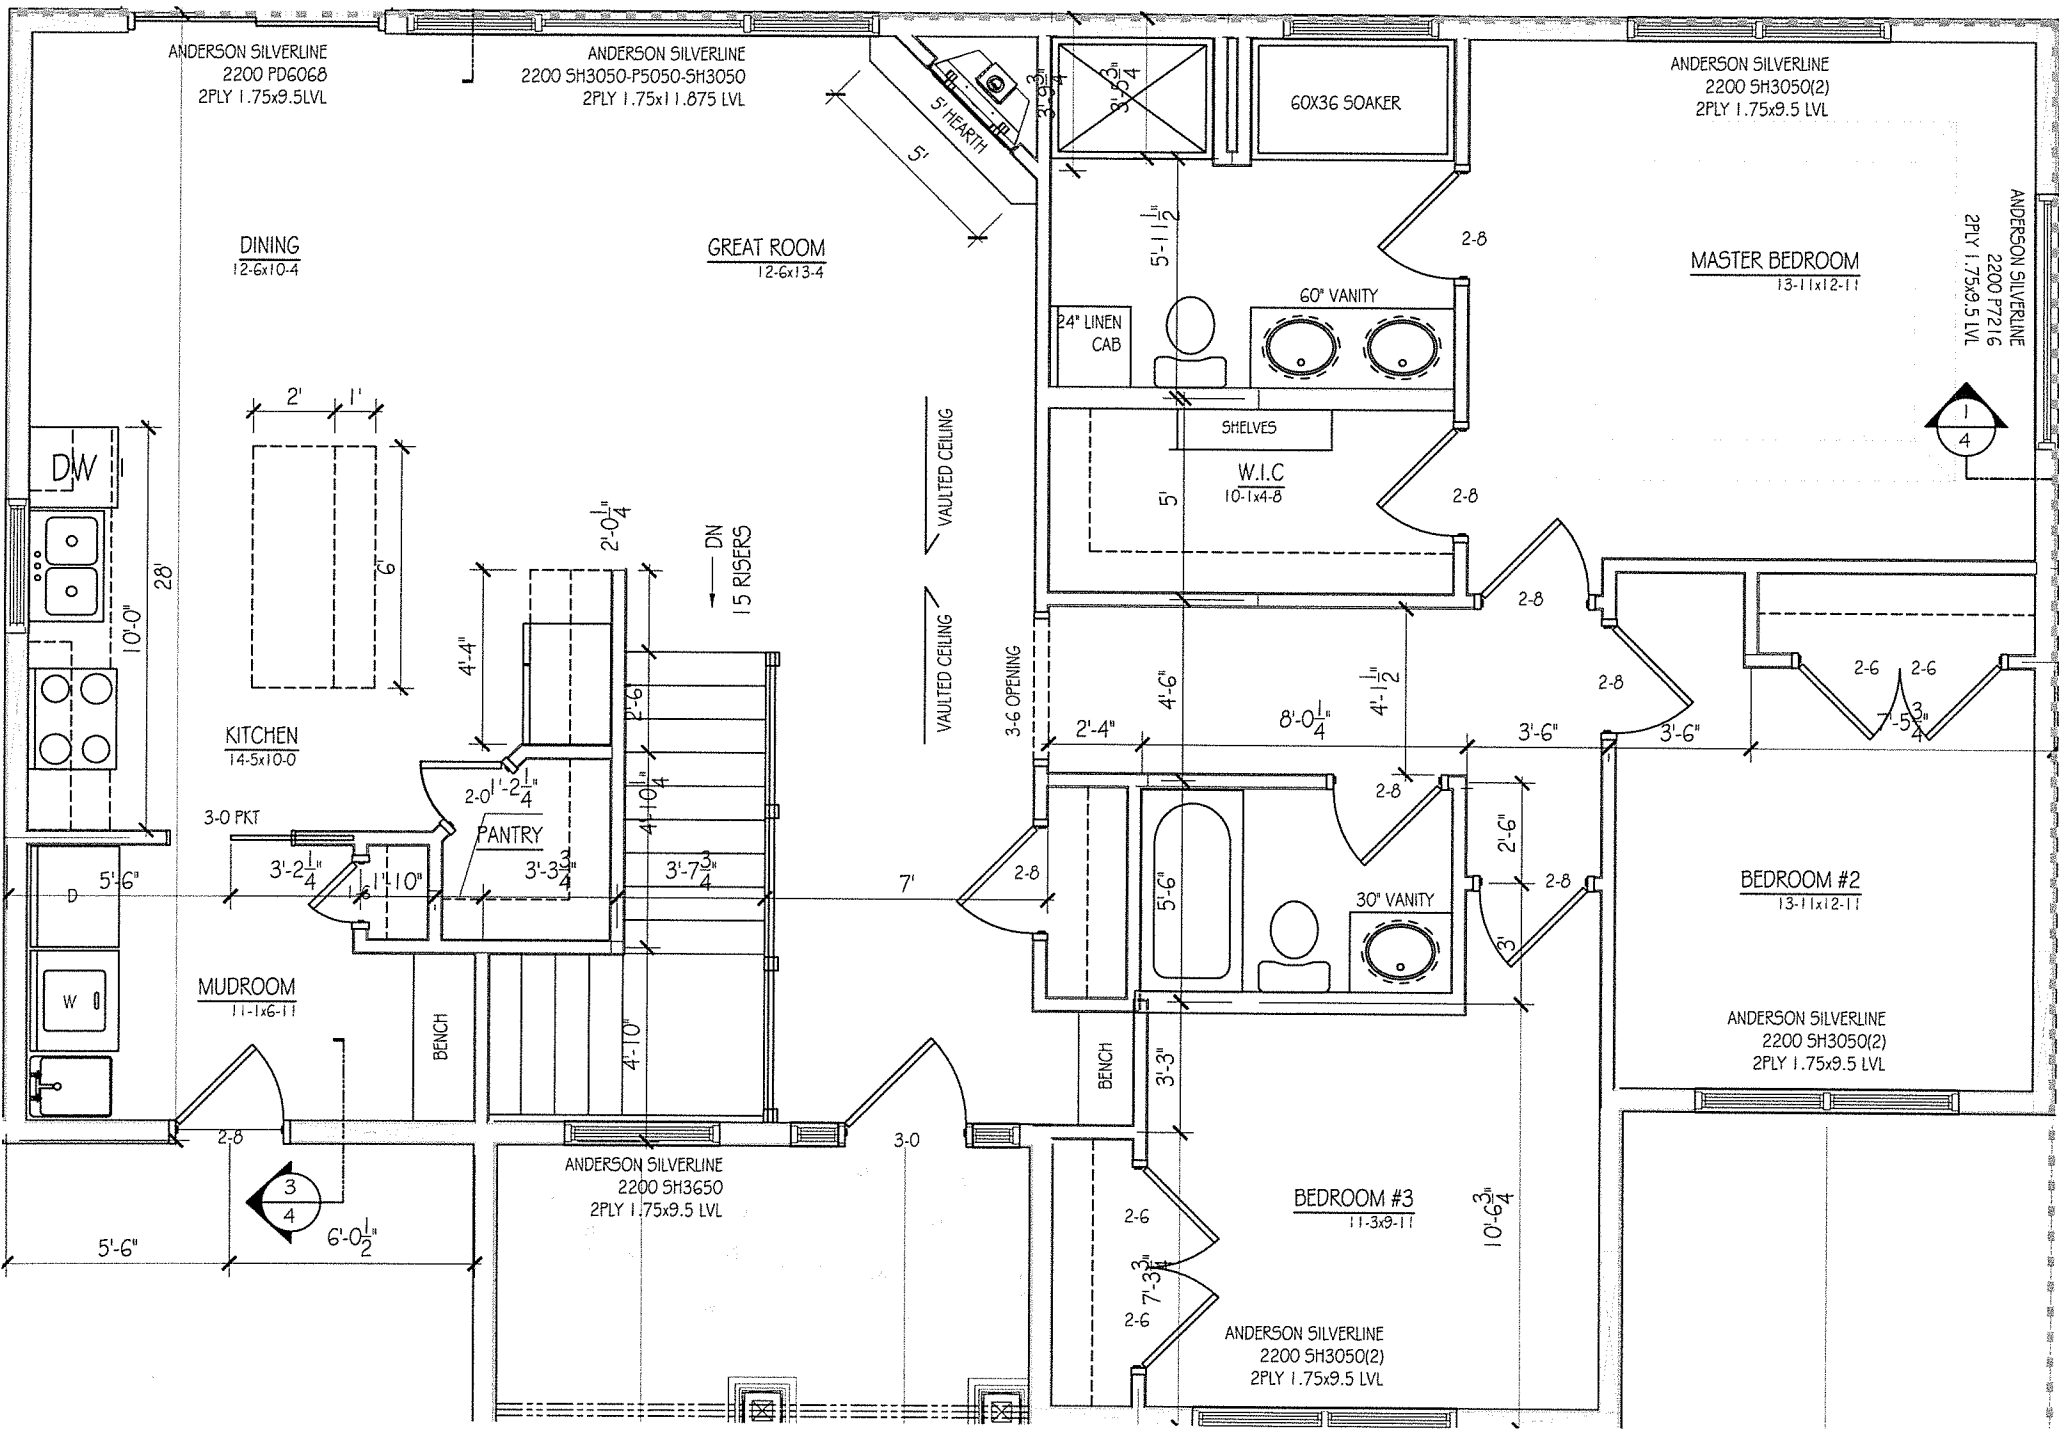

GABLES
SIDING

12
8

12
8

12
8

ANDERSON SILVERLINE
2200 PD6068
2PLY 1.75x9.5LVL

ANDERSON SILVERLINE
2200 SH3050-P5050-SH3050
2PLY 1.75x11.875 LVL

ANDERSON SILVERLINE
2200 SH3050(2)
2PLY 1.75x9.5 LVL

ANDERSON SILVERLINE
2200 P7216
2PLY 1.75x9.5 LVL

DINING
12-6x10-4

GREAT ROOM
12-6x13-4

MASTER BEDROOM
13-11x12-11

KITCHEN
14-5x10-0

PANTRY

MUDROOM
11-1x6-11

VAULTED CEILING

VAULTED CEILING

DN
15 RISERS

BEDROOM #2
13-11x12-11

ANDERSON SILVERLINE
2200 SH3050(2)
2PLY 1.75x9.5 LVL

BEDROOM #3
11-3x9-11

ANDERSON SILVERLINE
2200 SH3050(2)
2PLY 1.75x9.5 LVL